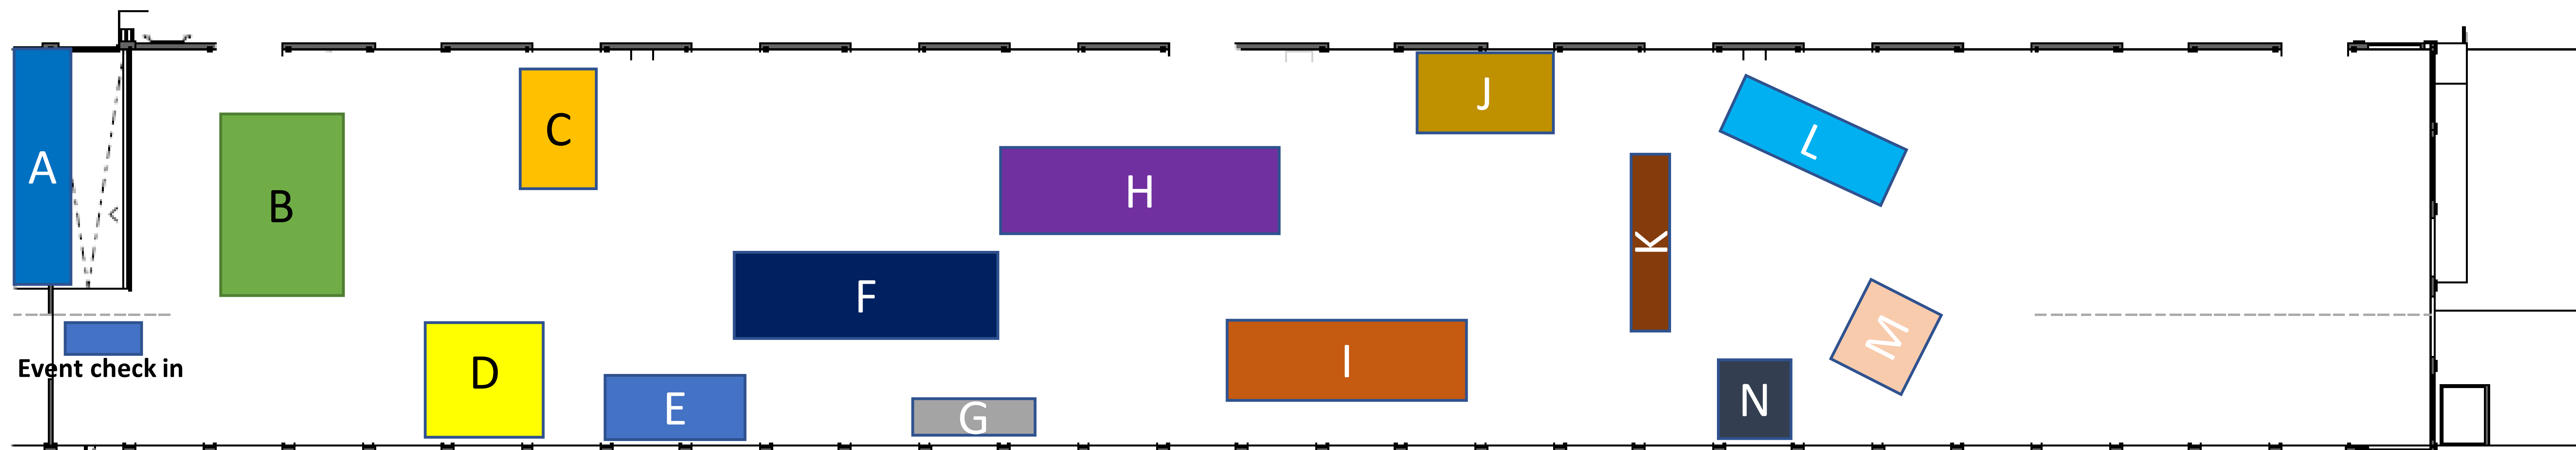

BLUE HOUR 3 THE WAREHOUSE

Art Exhibition Map

A. Annie Sperling &
Ryan Graeff

B. Emma Akmakdjian

C. Debra Scacco

D. David LaChapelle

E. Blue Mrkt

F. Taiji Terasaki